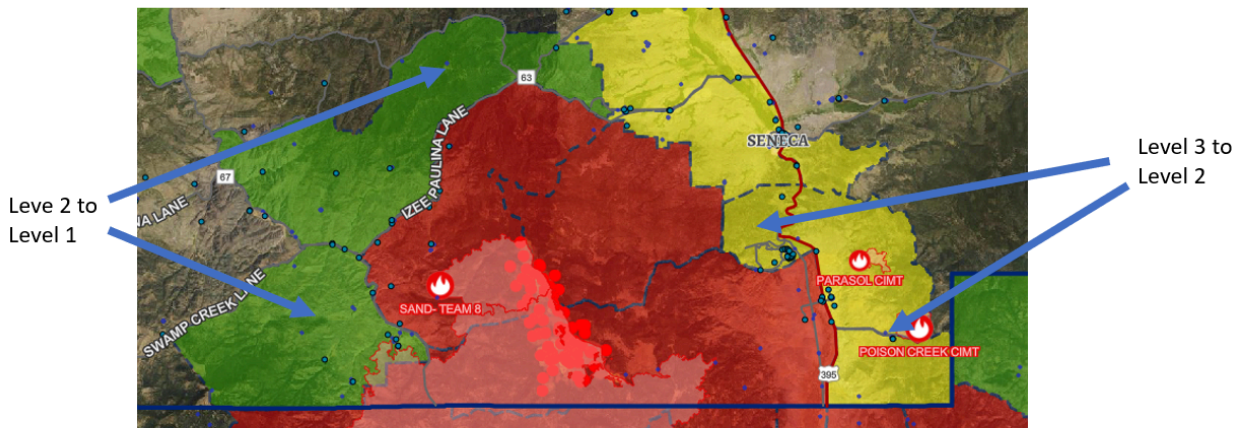

Emergency Management

323 South Humbolt St., Canyon City, Oregon 97820 Telephone: 541-620-1074

August 13th, 2024

Sheriff Todd McKinley

Media Release:

Falls Fire Evacuation zone downgrades:

The Level 3 "Go now" zone North of the Harney County line, East of Hwy 395, but extending West to Silvies Valley Ranch Resort has been downgraded to Level 2.

The Level 2 "Be Set" evacuation zones, West of the FS 24 Rd, North of County roads 63 and 67, North of the Harney County line have been downgraded to Level 1 "Be Ready".

Izee Hwy / County Rd 63 has been opened to all traffic. The Burns-Izee Rd / County Rd 67 and FS Rd 31 remain closed South of the Izee Hwy.

Falls changes 8-13-24